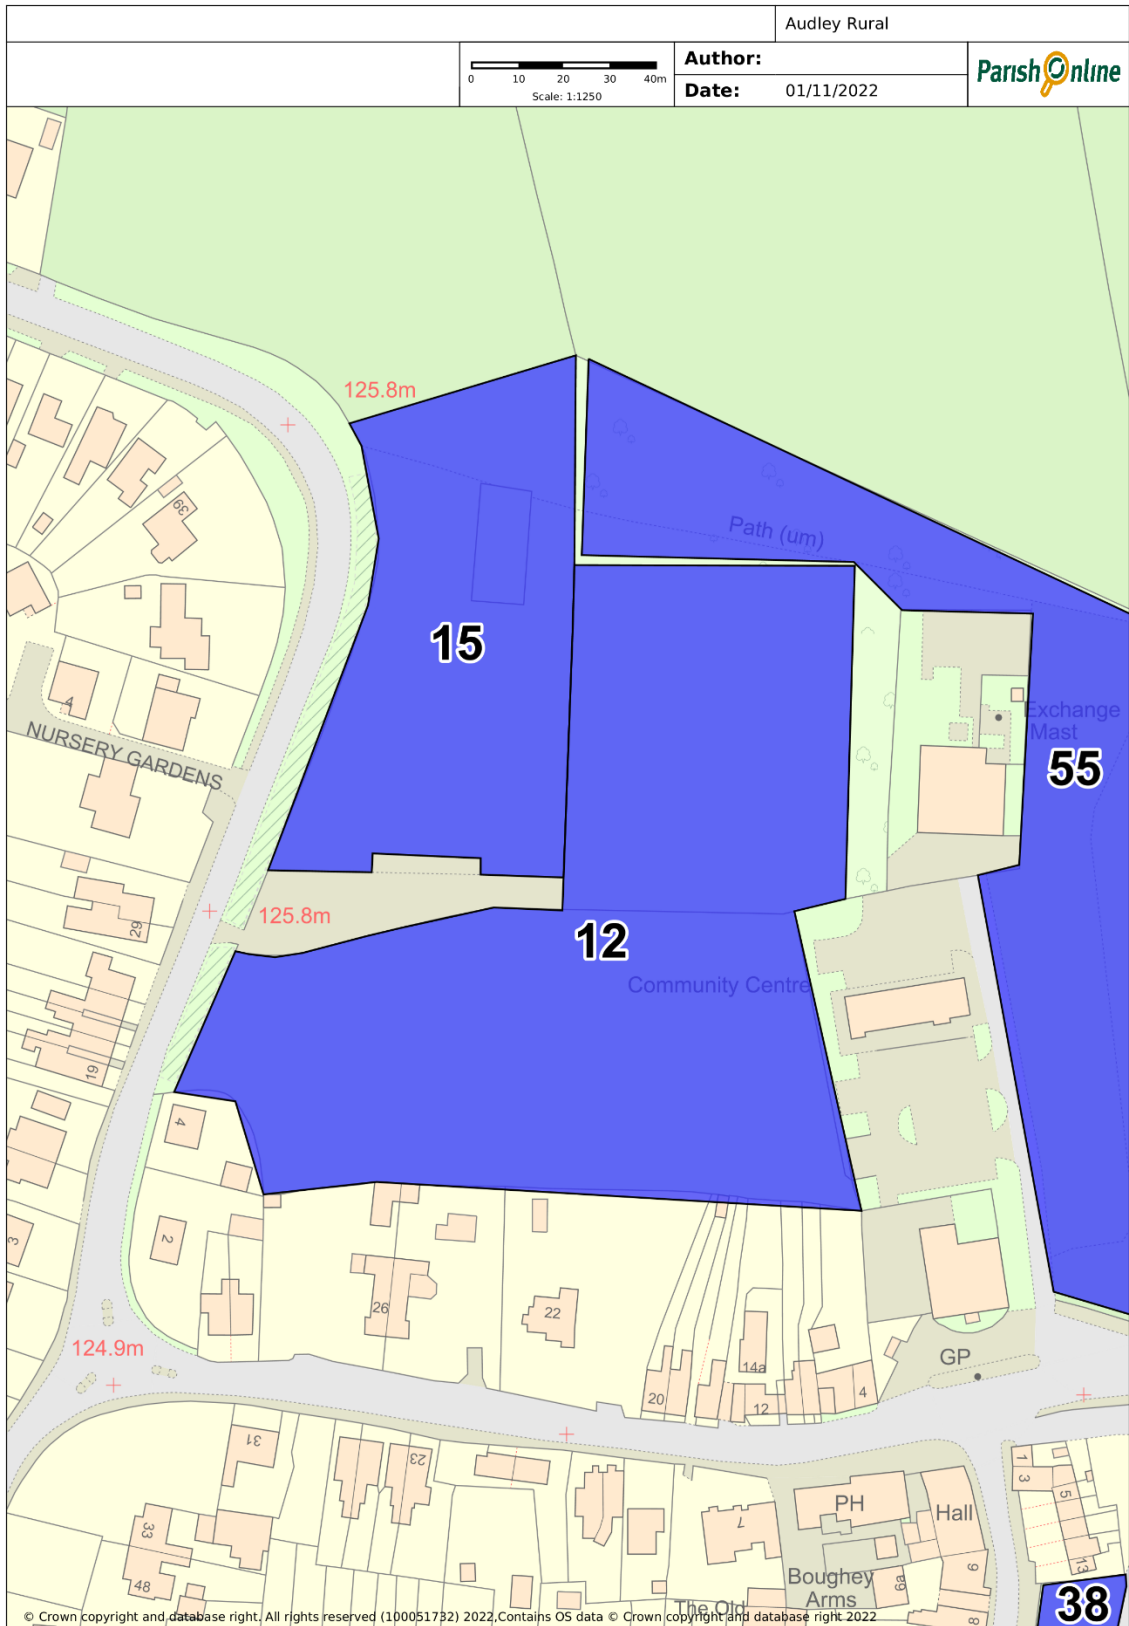

## Site 15 – Alsager Road Playing Fields inc play equipment/area

<b>Site Details</b>		
<b>Site name</b>	<b>Grid ref</b>	<b>Description and purpose</b>
Alsager Road Playing Field inc Play area	Alsager Road, Audley	Playing field for residents to use.
<b>Checklist</b>		
<b>Statutory designations (e.g. SSSI)</b>	<b>Site allocations (give details)</b>	<b>Planning permissions (give details)</b>
None	Identified as "Required to meet local standards" within the current Local Plan	Not applicable at time this was created.
<b>NPPF Criteria</b>		
<b>Close to the community it serves</b>	<b>Demonstrably special to local community (beauty, historic significance, recreational value, tranquillity, wildlife, or other)</b>	<b>Local in character and not extensive tract</b>
Yes located on the edge of housing.	Recreational value.	Yes

# Location Plan: